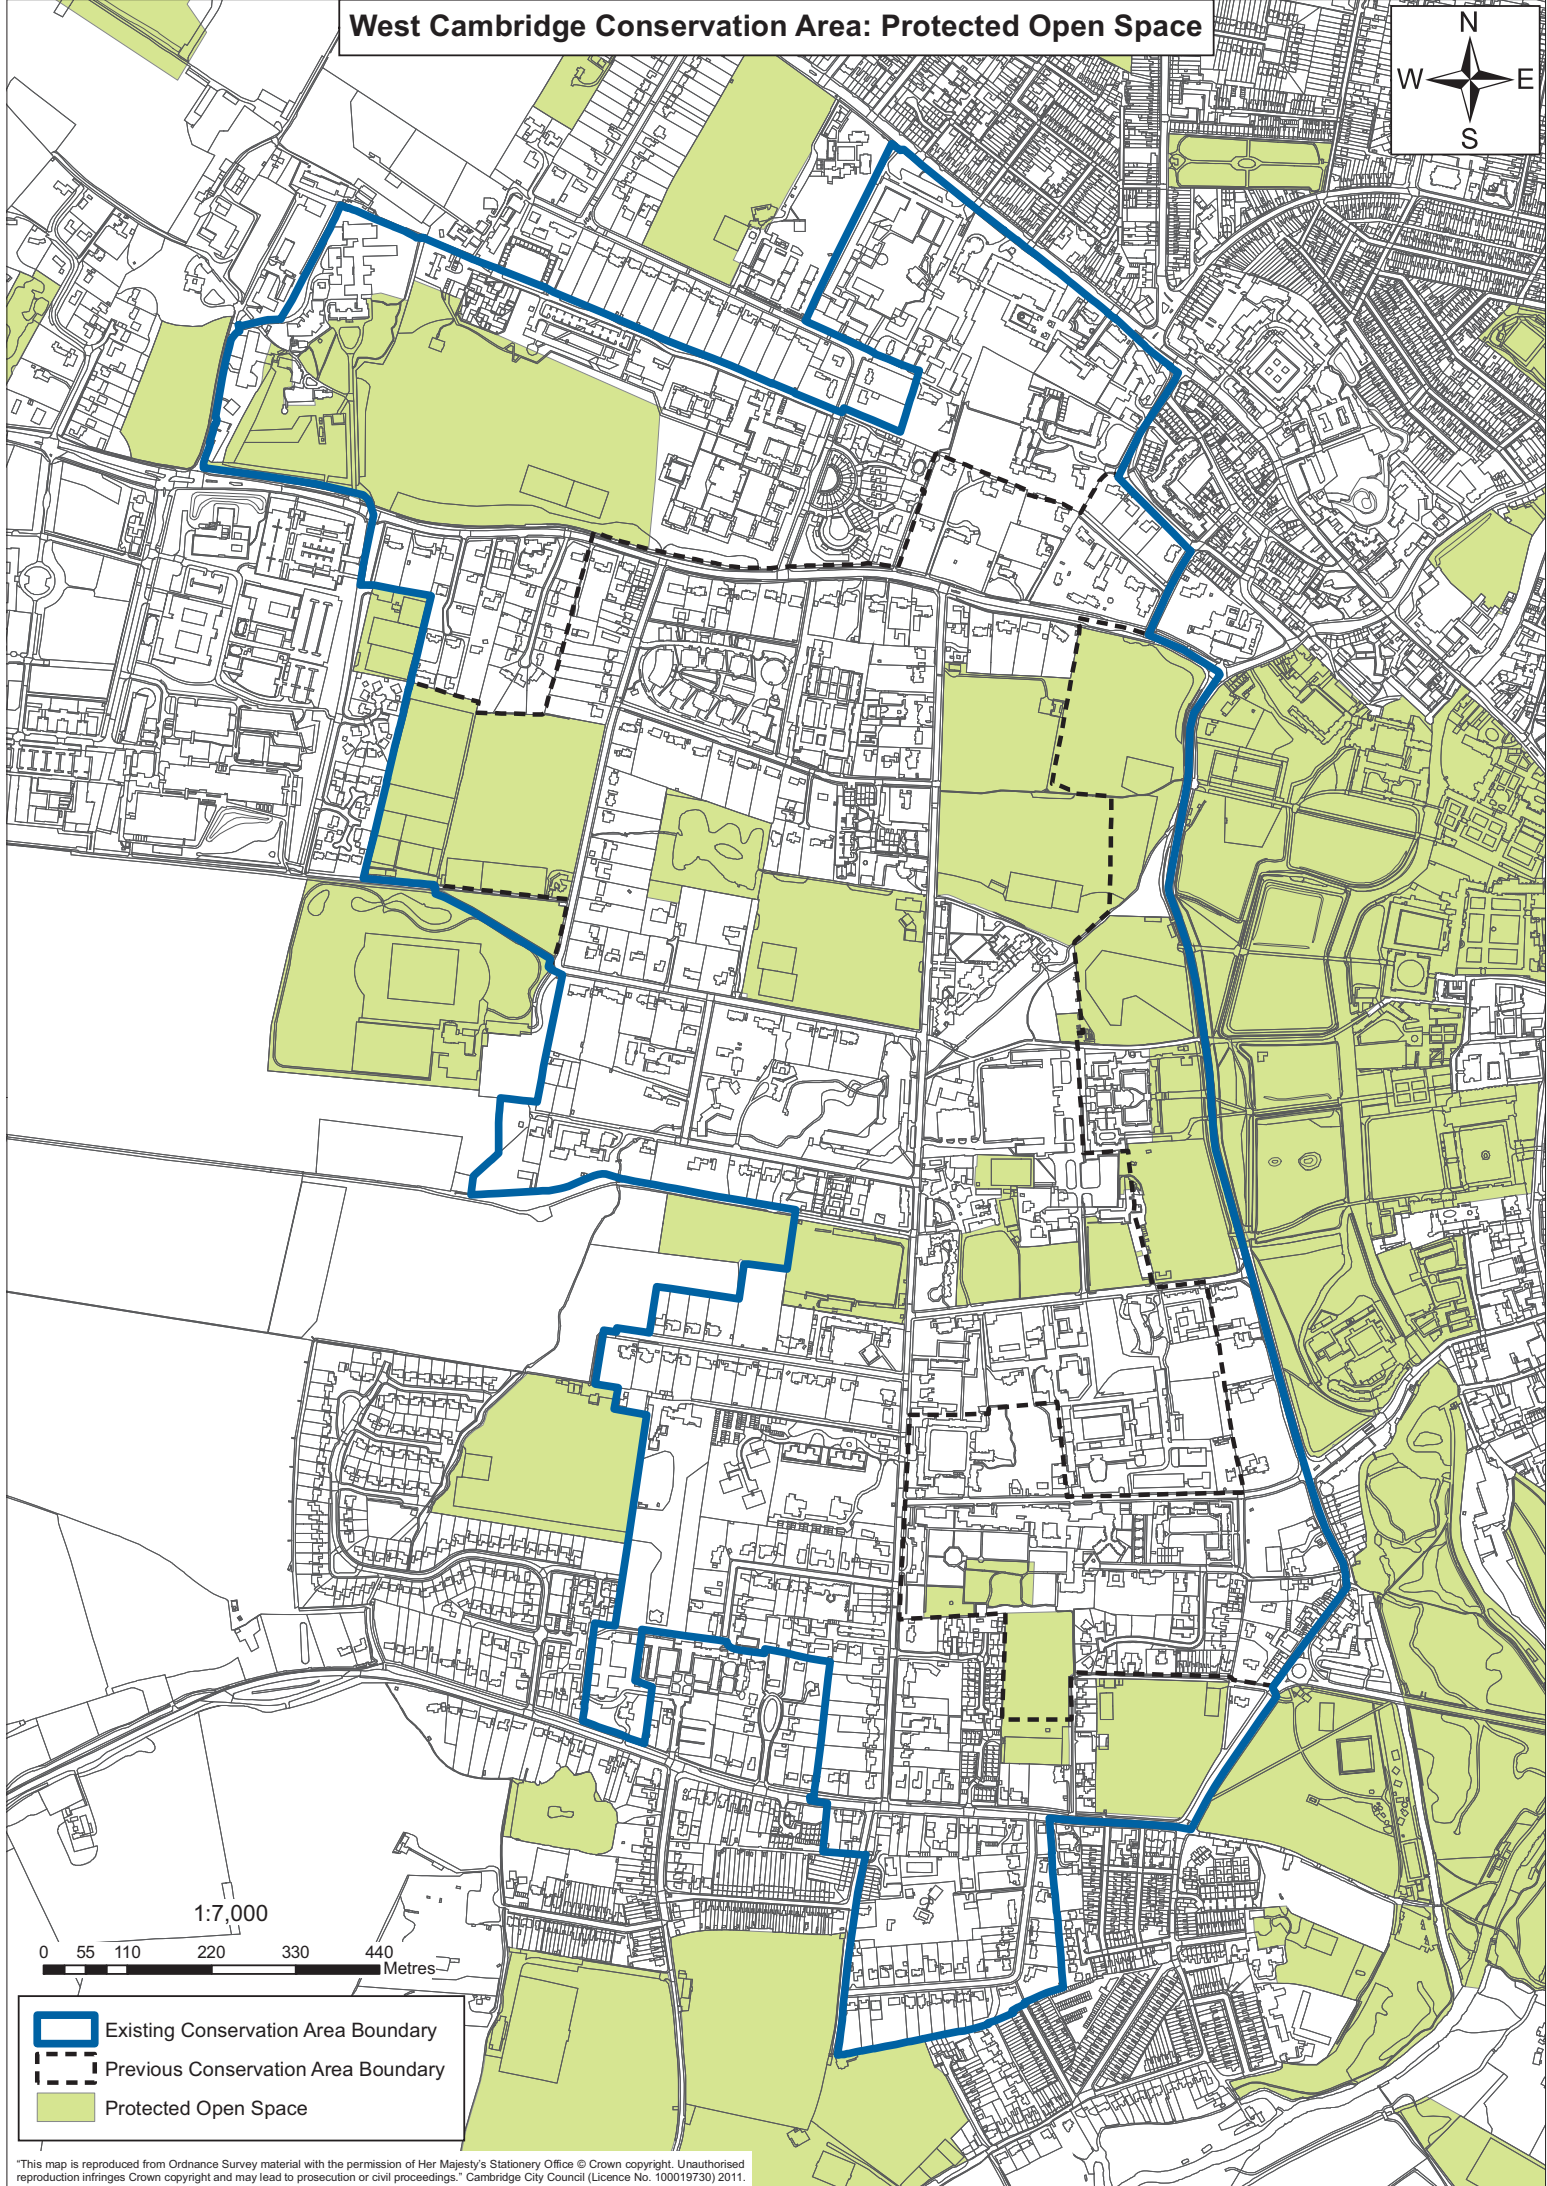

West Cambridge Conservation Area: Protected Open Space

1:7,000

0 55 110 220 330 440 Metres

Existing Conservation Area Boundary
 Previous Conservation Area Boundary
 Protected Open Space